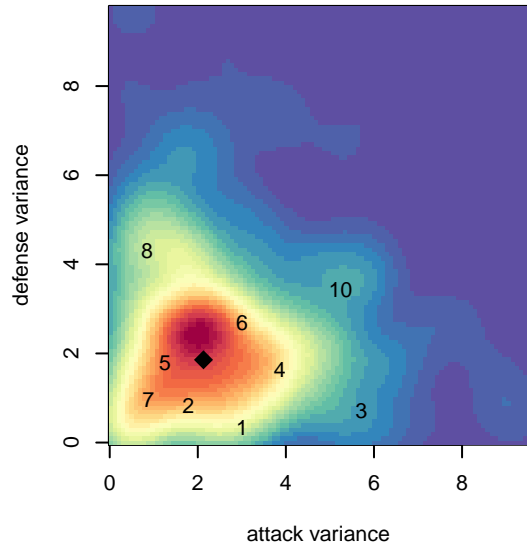

Whatcom Rangers White B05

Whatcom FC Rangers
 Bellingham, WA
 B05 total strength=572
 attack=0.57 defense=0.36
 fall league = NPSL DIVISION 3 (05) U13
 spr league = Spr NPSL (05) Div 2 U13

alt names used:
 02 WFC Rangers B05W
 29 WFC Rangers B05W
 Whatcom FC Rangers B05 White
 WFC Rangers B05W
 Whatcom FC Rangers B05 White

Venues played:
 2017 Baker Blast COPA U13
 2017 Crossfire Select U13 Silver
 2017 Rimland Challenge COPA U13
 2017 NPSL DIVISION 3 (05) U13
 2017 Spr NPSL (05) Division 2 U13

**attack and defense variance (black dot)
relative to other teams
and top 10 in region**