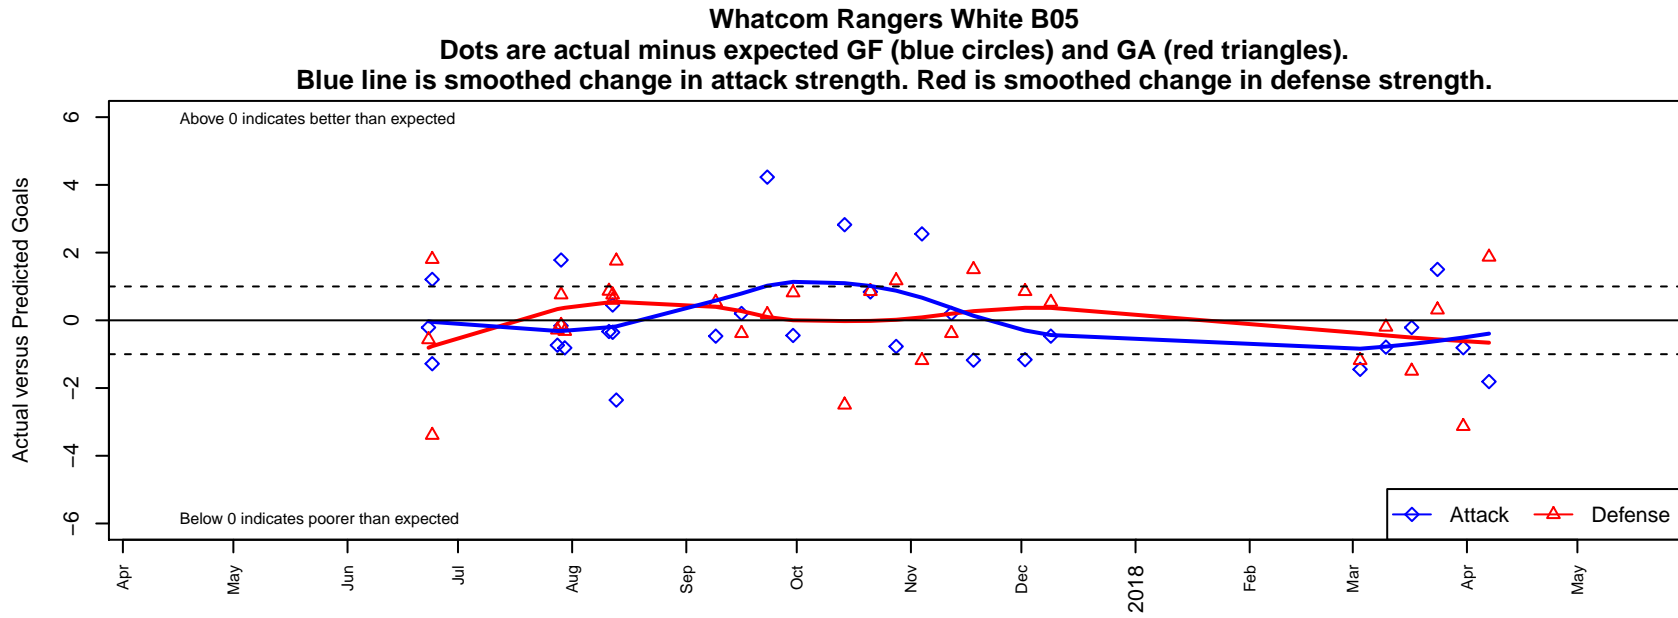

**attack and defense variance (black dot)
relative to other teams
and top 10 in region**

**attack and defense rating
relative to others at age
and all opponents in last 13 months**

Whatcom Rangers White B05

Whatcom FC Rangers
Bellingham, WA
B05 total strength=572
attack=0.57 defense=0.36
fall league = NPSL DIVISION 3 (05) U13
spr league = Spr NPSL (05) Div 2 U13

alt names used:
02 WFC Rangers B05W
29 WFC Rangers B05W
Whatcom FC Rangers B05 White
WFC Rangers B05W
Whatcom FC Rangers B05 White

Venues played:
2017 Baker Blast COPA U13
2017 Crossfire Select U13 Silver
2017 Rimland Challenge COPA U13
2017 NPSL DIVISION 3 (05) U13
2017 Spr NPSL (05) Division 2 U13