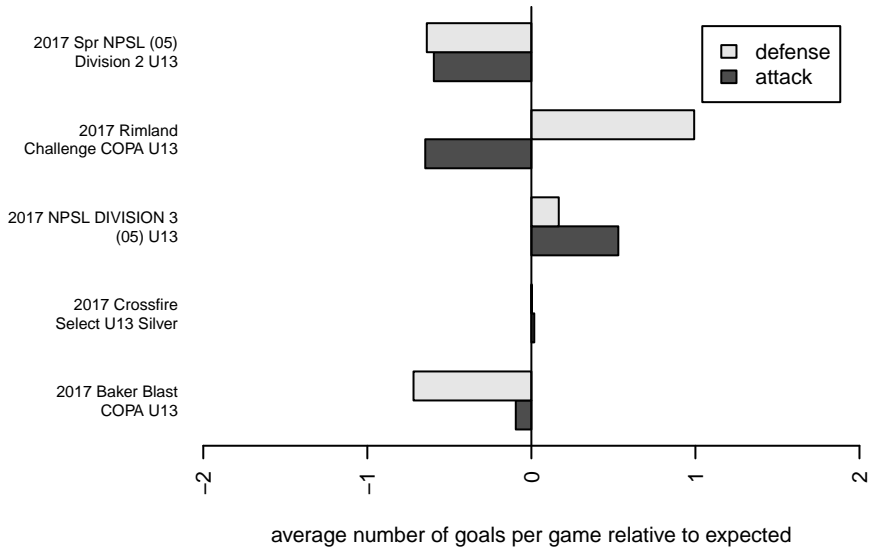

Performance relative to 13 month average