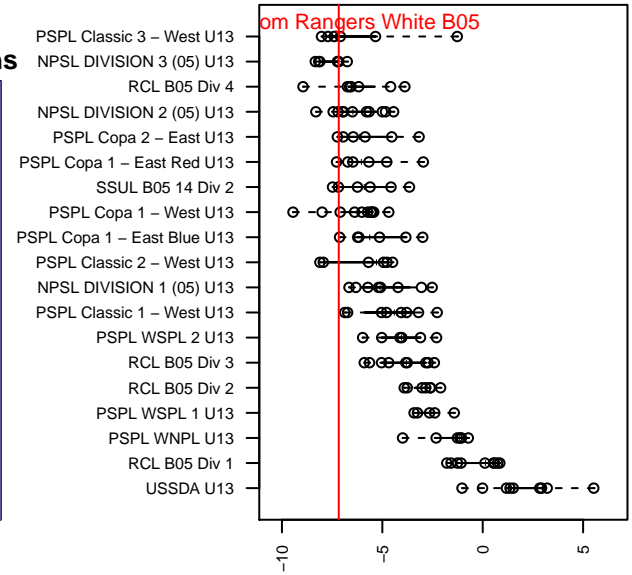

**attack and defense rating
relative to others at age
and all opponents in last 13 months**