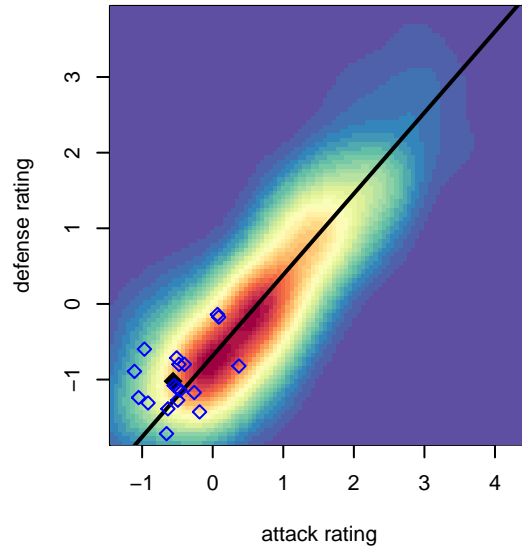

**attack and defense rating
relative to others at age
and all opponents in last 13 months**